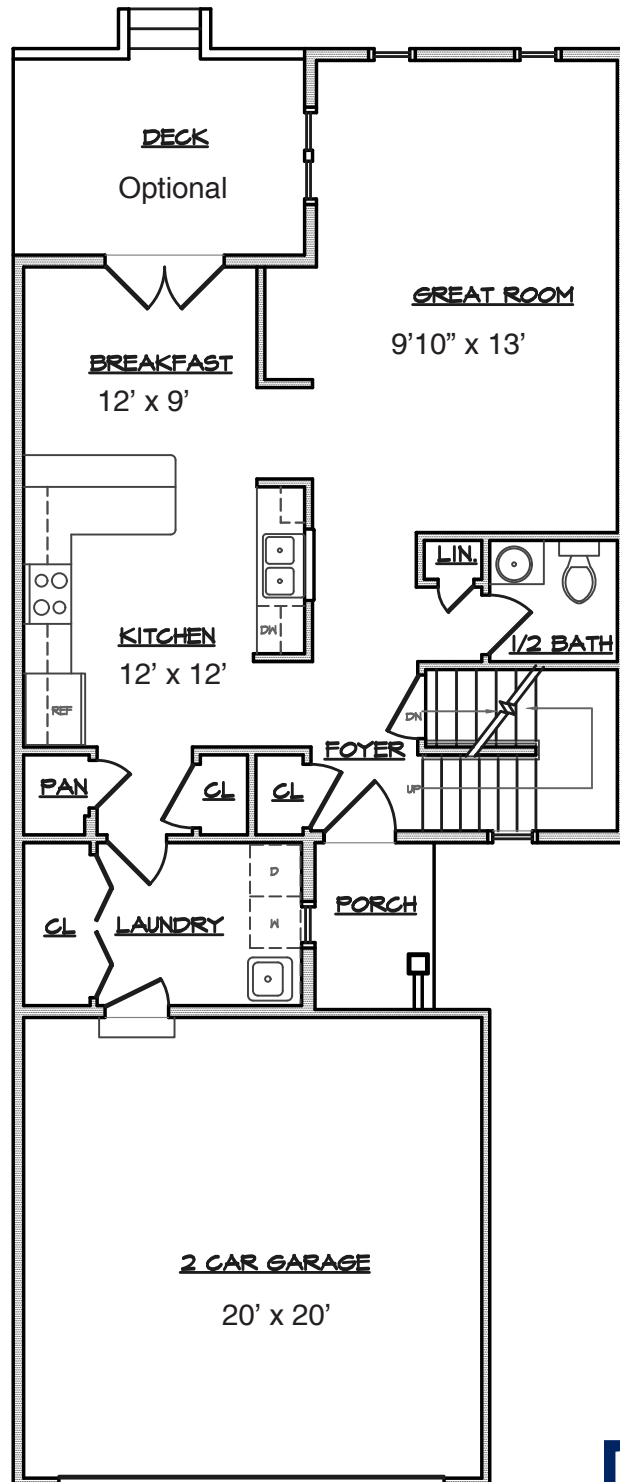

## The Ashville

1700 SQ FT

3 bedroom

2 1/2 bath

Starting at  
\$249,000

Jason McAllister

440-897-5900

[jason@mcallisterconstructioninc.com](mailto:jason@mcallisterconstructioninc.com)

Floor plans may reflect available options.